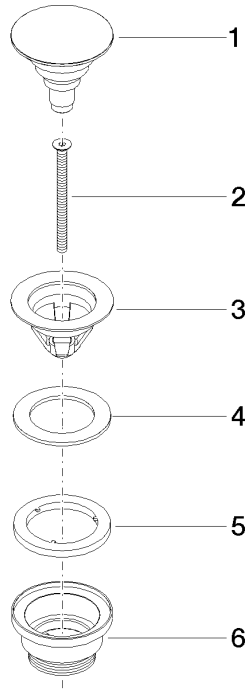

Basin Waste with push fastening 1 1/4" - Brushed Chrome

IMO

10 125 970

Fits: IMO, LULU, MADISON, MEM, TARA,
CL.1, LISSÉ, VAIA, META, CYO

| | | |
|---|---|---------------|
|  | Brushed Chrome | 10 125 970-93 |
|  | Chrome | 10 125 970-00 |
|  | Brushed Platinum | 10 125 970-06 |
|  | Platinum | 10 125 970-08 |
|  | Durabrand (23kt Gold) | 10 125 970-09 |
|  | Dark Chrome | 10 125 970-19 |
|  | Light Gold | 10 125 970-26 |
|  | Brushed Light Gold | 10 125 970-27 |
|  | Brushed Durabrand (23kt Gold) | 10 125 970-28 |
|  | Matte Black | 10 125 970-33 |
|  | Platinum / Brushed Platinum | 10 125 970-36 |
|  | Durabrand / Brushed Durabrand (23kt Gold) | 10 125 970-38 |
|  | Brushed Bronze | 10 125 970-42 |
|  | Brushed Champagne (22kt Gold) | 10 125 970-46 |
|  | Champagne (22kt Gold) | 10 125 970-47 |
|  | Brushed Dark Platinum | 10 125 970-99 |

Basin Waste with push fastening 1 1/4" - Brushed Chrome

IMO

10 125 970

Only suitable for basins with an overflow.

10 125 970

mm [inches]

10 125 970

Parts for other finishes can be found here: [Chrome](#)

Spare parts list

| No. | Item Number | Name | Quantity used | Delivery time |
|--|--------------------|------------|---------------|---------------|
| 1 | 04 31 20 096 00-93 | plug | 1 | - |
| Spare part can no longer be ordered, please order the replacement item | | | | |
| 2 | 09 30 30 179 90 | screw | 1 | 2 |
| 3 | 09 11 01 038-93 | cup | 1 | 20 |
| 4 | 09 14 05 061 90 | seal | 1 | 2 |
| 5 | 09 14 03 153 90 | seal | 1 | 2 |
| 6 | 09 11 10 156-93 | connection | 1 | 20 |