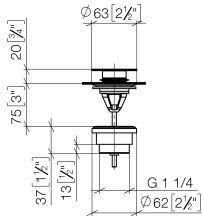

Basin Waste with push fastening 1 1/4" - Brushed Chrome

IMO

10 125 970

Fits: IMO, LULU, MADISON, MEM, TARA,
CL.1, LISSÉ, VAIA, META, CYO

| | | |
|---|---|---------------|
|  | Brushed Chrome | 10 125 970-93 |
|  | Chrome | 10 125 970-00 |
|  | Brushed Platinum | 10 125 970-06 |
|  | Platinum | 10 125 970-08 |
|  | Durabrand (23kt Gold) | 10 125 970-09 |
|  | Dark Chrome | 10 125 970-19 |
|  | Light Gold | 10 125 970-26 |
|  | Brushed Light Gold | 10 125 970-27 |
|  | Brushed Durabrand (23kt Gold) | 10 125 970-28 |
|  | Matte Black | 10 125 970-33 |
|  | Platinum / Brushed Platinum | 10 125 970-36 |
|  | Durabrand / Brushed Durabrand (23kt Gold) | 10 125 970-38 |
|  | Brushed Bronze | 10 125 970-42 |
|  | Brushed Champagne (22kt Gold) | 10 125 970-46 |
|  | Champagne (22kt Gold) | 10 125 970-47 |
|  | Brushed Dark Platinum | 10 125 970-99 |

Basin Waste with push fastening 1 1/4" - Brushed Chrome

IMO

10 125 970

Only suitable for basins with an overflow.

10 125 970

mm [inches]

10 125 970

Parts for other finishes can be found here: [Chrome](#)

Spare parts list

| No. | Item Number | Name | Quantity used | Delivery time |
|--|--------------------|------------|---------------|---------------|
| 1 | 04 31 20 096 00-93 | plug | 1 | - |
| Spare part can no longer be ordered, please order the replacement item | | | | |
| 2 | 09 30 30 179 90 | screw | 1 | 2 |
| 3 | 09 11 01 038-93 | cup | 1 | 20 |
| 4 | 09 14 05 061 90 | seal | 1 | 2 |
| 5 | 09 14 03 153 90 | seal | 1 | 2 |
| 6 | 09 11 10 156-93 | connection | 1 | 20 |